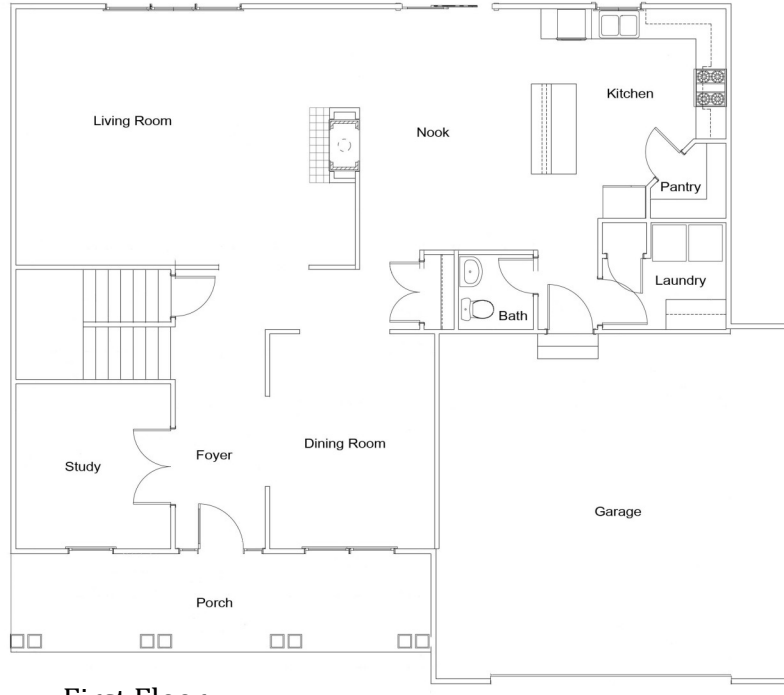

THE SILAS

SMUCKER CONSTRUCTION

154 N. Chillicothe Street ♦ Plain City, OH 43064 ♦ 614-873-3423

www.smuckercompanies.com

First Floor

Second Floor

	Square feet	Bedrooms	Bathrooms
1st floor	1475	0	0.5
2nd floor	1576	4	3
Total	3051	4	3.5