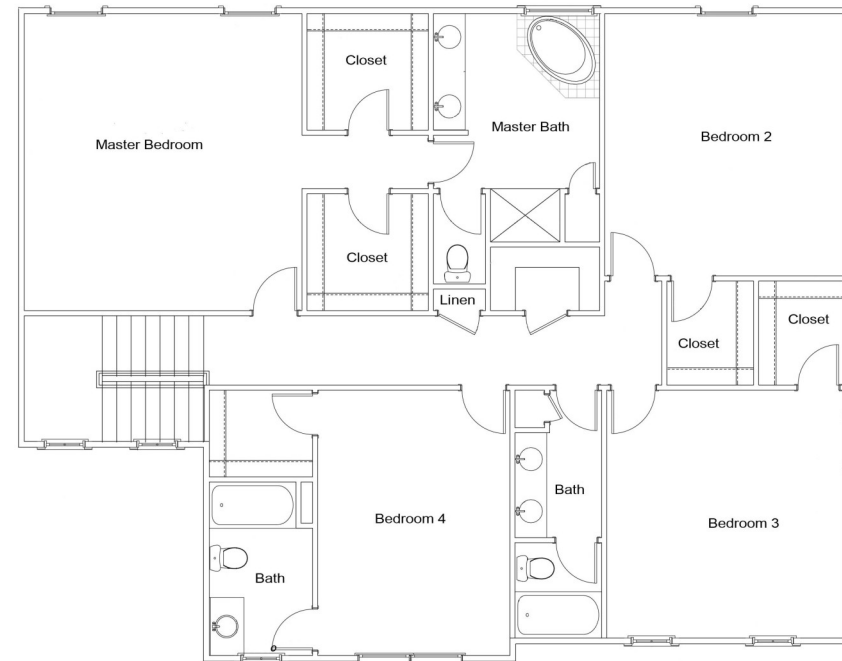

THE SILAS

SMUCKER CONSTRUCTION

154 N. Chillicothe Street ♦ Plain City, OH 43064 ♦ 614-873-3423

www.smuckercompanies.com

First Floor

Second Floor

	Square feet	Bedrooms	Bathrooms
1st floor	1475	0	0.5
2nd floor	1576	4	3
Total	3051	4	3.5