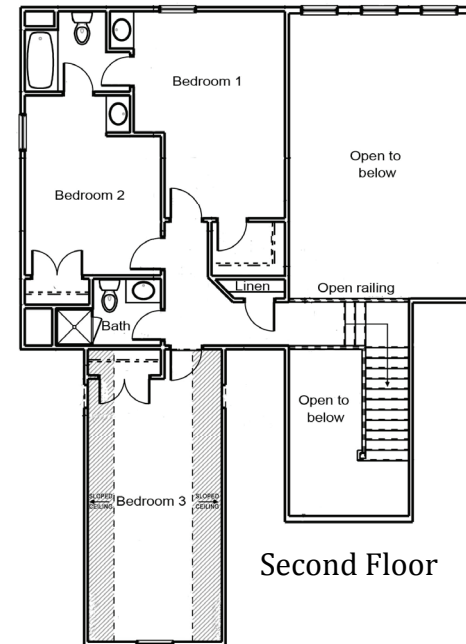

THE PIONEER II

SMUCKER CONSTRUCTION

154 N. Chillicothe Street ♦ Plain City, OH 43064 ♦ 614-873-3423

www.smuckercompanies.com

	Square feet	Bedrooms	Bathrooms
1st floor	1822	1	1.5
2nd floor	891	3	2
Total	2713	4	3.5