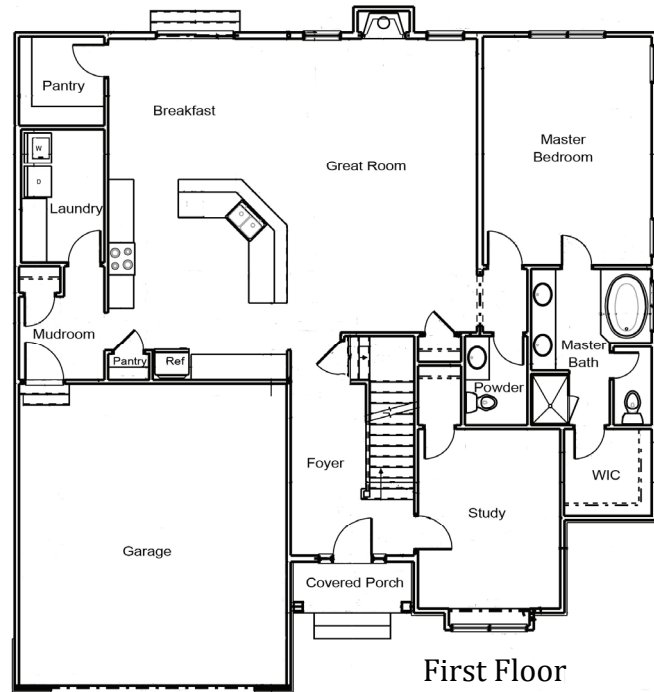

THE PIONEER II

SMUCKER CONSTRUCTION

154 N. Chillicothe Street ♦ Plain City, OH 43064 ♦ 614-873-3423

www.smuckercompanies.com

	Square feet	Bedrooms	Bathrooms
1st floor	1822	1	1.5
2nd floor	891	3	2
Total	2713	4	3.5