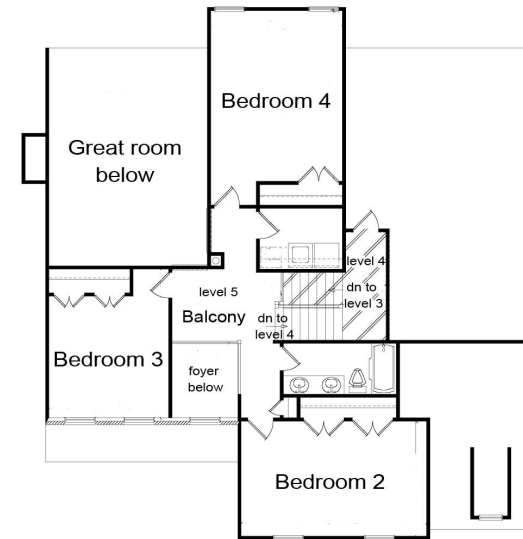

THE LINDY

SMUCKER CONSTRUCTION

154 N. Chillicothe Street ♦ Plain City, OH 43064 ♦ 614-873-3423

www.smuckercompanies.com

First and Second Level

Third and Fourth Level

Fifth Level

	Square feet	Bedrooms	Bathrooms
1st & 2nd level	unfinished	0	0
3rd & 4th level	1575	1	1.5
5th level	994	3	1
Total	2569	4	2.5