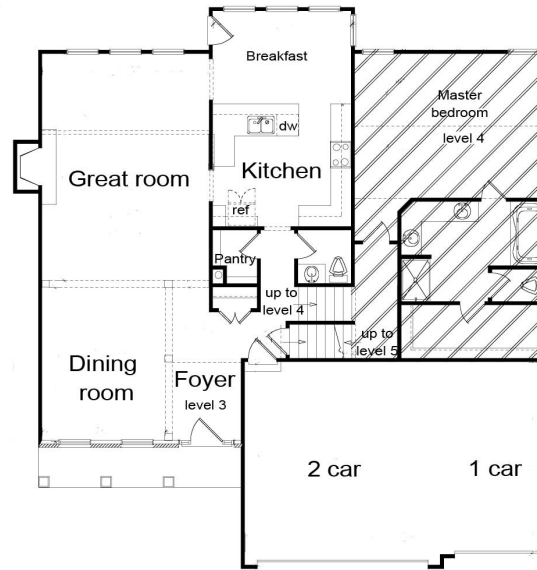

THE LINDY

SMUCKER CONSTRUCTION

154 N. Chillicothe Street ♦ Plain City, OH 43064 ♦ 614-873-3423

www.smuckercompanies.com

First and Second Level

Third and Fourth Level

Fifth Level

	Square feet	Bedrooms	Bathrooms
1st & 2nd level	unfinished	0	0
3rd & 4th level	1575	1	1.5
5th level	994	3	1
Total	2569	4	2.5