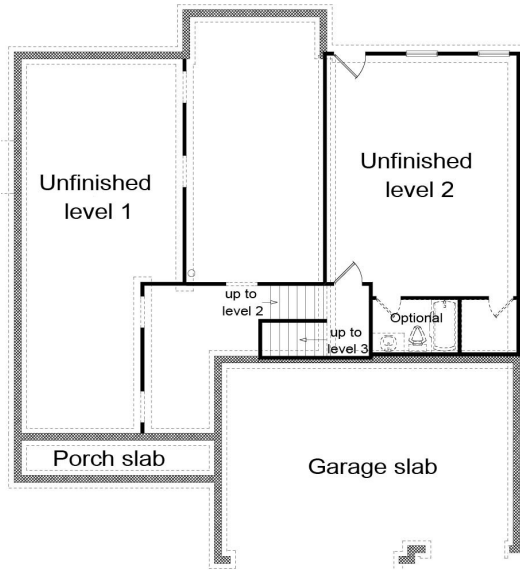

THE LINDY

SMUCKER CONSTRUCTION

154 N. Chillicothe Street ♦ Plain City, OH 43064 ♦ 614-873-3423

www.smuckercompanies.com

First and Second Level

Third and Fourth Level

Fifth Level

	Square feet	Bedrooms	Bathrooms
1st & 2nd level	unfinished	0	0
3rd & 4th level	1575	1	1.5
5th level	994	3	1
Total	2569	4	2.5