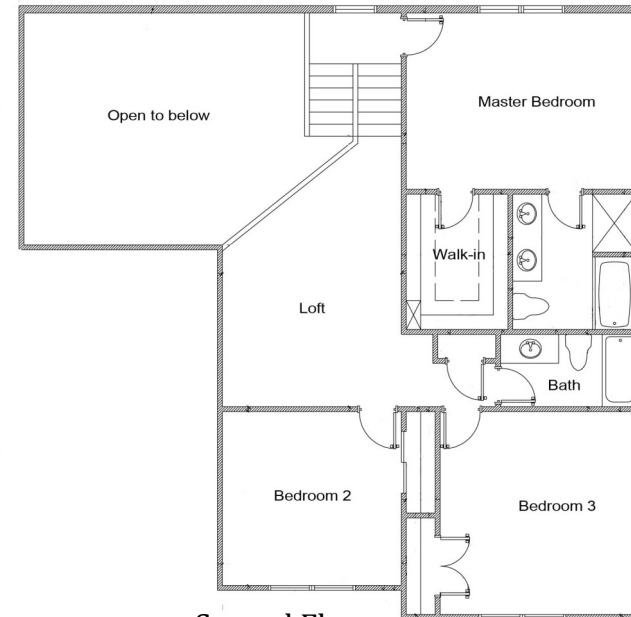

THE KATIE

SMUCKER CONSTRUCTION

154 N. Chillicothe Street ♦ Plain City, OH 43064 ♦ 614-873-3423

www.smuckercompanies.com

First Floor

Second Floor

	Square feet	Bedrooms	Bathrooms
1st floor	1390	0	.5
2nd floor	1064	3	2
Total	2454	3	2.5