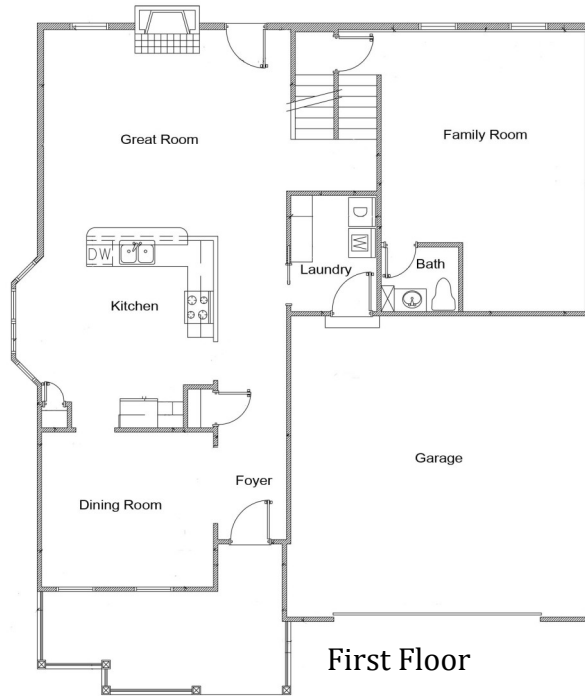

THE KATIE

SMUCKER CONSTRUCTION

154 N. Chillicothe Street ♦ Plain City, OH 43064 ♦ 614-873-3423

www.smuckercompanies.com

First Floor

Second Floor

	Square feet	Bedrooms	Bathrooms
1st floor	1390	0	.5
2nd floor	1064	3	2
Total	2454	3	2.5