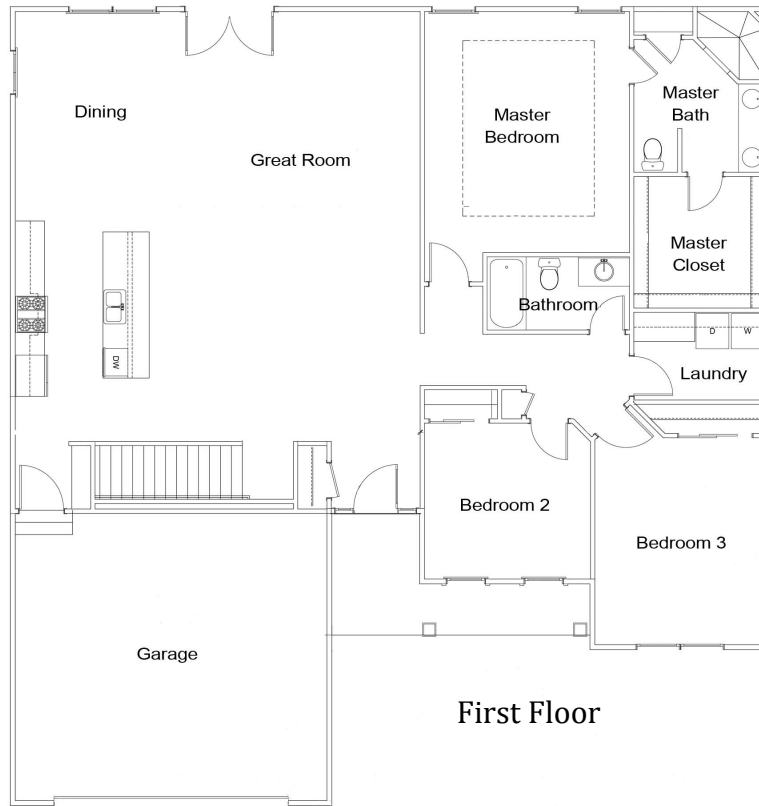

THE ETTA

SMUCKER CONSTRUCTION

154 N. Chillicothe Street ♦ Plain City, OH 43064 ♦ 614-873-3423

www.smuckercompanies.com

First Floor

	Square feet	Bedrooms	Bathrooms
1st floor	1876	3	2
Total	1876	3	2

SMUCKER CONSTRUCTION